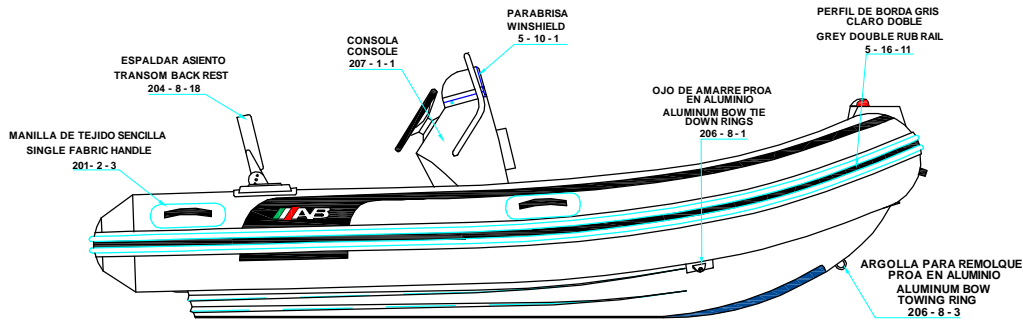

PLANT VIEW  
VISTA SUPERIOR

AFT VIEW  
VISTA TRASERA

LONGITUDINAL PROFILE  
VISTA LATERAL

FORE VIEW  
VISTA FRONTAL

NOTA: FAVOR INDICAR COLOR DEL BOTE AL ORDENAR / NOTE: MUST INDICATE BOAT COLOR WHEN ORDERING