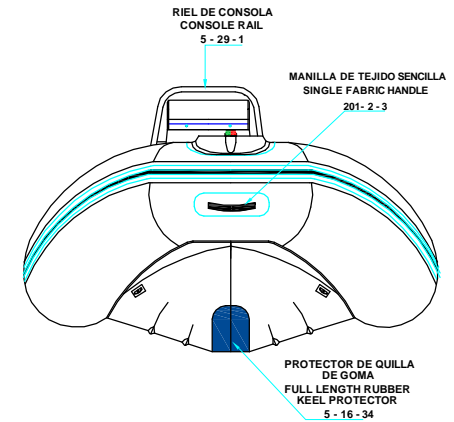

PLANT VIEW  
VISTA SUPERIOR

AFT VIEW  
VISTA TRASERA

LONGITUDINAL PROFILE  
VISTA LATERAL

FORE VIEW  
VISTA FRONTAL

NOTA: FAVOR INDICAR COLOR DEL BOTE AL ORDENAR / NOTE: MUST INDICATE BOAT COLOR WHEN ORDERING