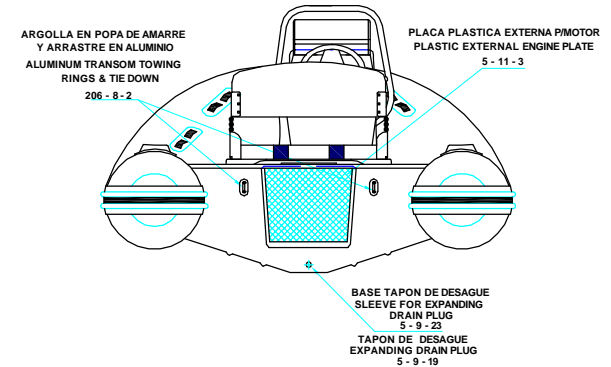

PLANT VIEW  
VISTA SUPERIOR

AFT VIEW  
VISTA TRASERA

LONGITUDINAL PROFILE  
VISTA LATERAL

FORE VIEW  
VISTA FRONTAL

NOTA: FAVOR INDICAR COLOR DEL BOTE AL ORDENAR / NOTE: MUST INDICATE BOAT COLOR WHEN ORDERING